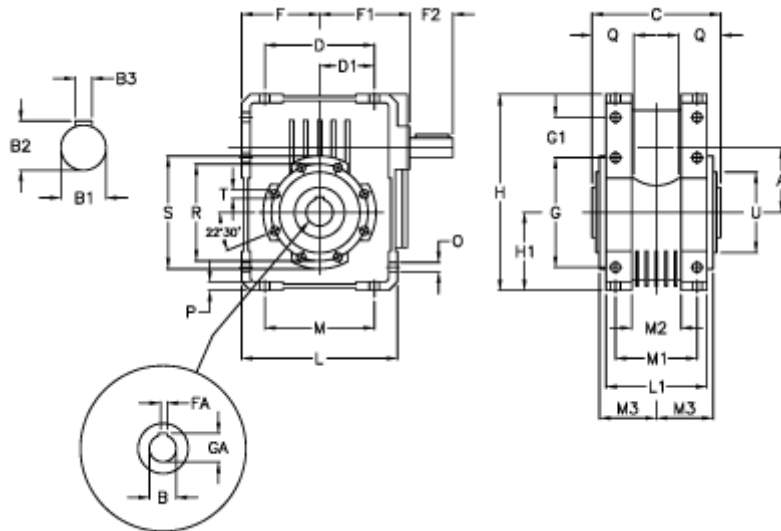

Article number: 3922075060700

Description: Worm gear with solid input shaft
W 75U-60-HS unassembled

Measures

A = 75.00	Description = W 75U-xx-HS	H = 220.5	O = 10.5
B = 30	F = 87.0	H1 = 87.0	P = 9
B1 = 19	F1 = 124.5	L = 174	Q = 40
B2 = 21.5	F2 = 40	L1 = 104	R = 110
B3 = 6	FA = 8	M = 126	S = 125
C = 127	G = 126	M1 = 82	T = M8x14
D = 109.5	G1 = 46.5	M2 = 44	U = 90
D1 = 46.5	GA = 33.3	M3 = 58.5	